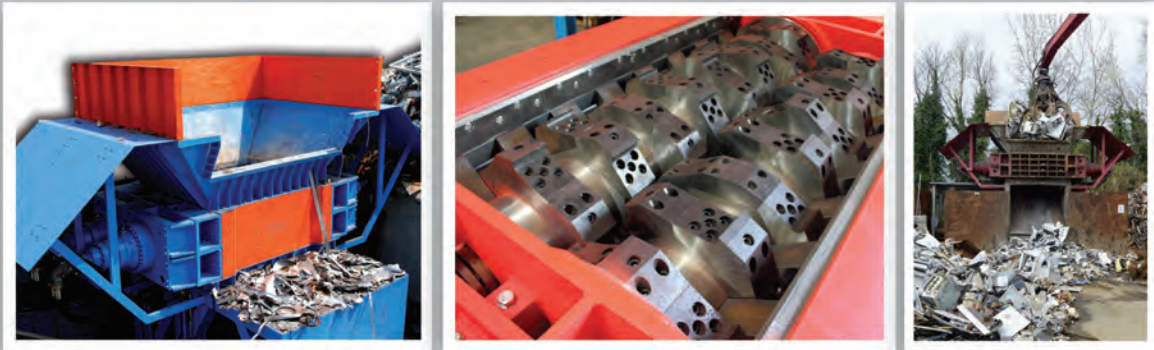

# Specializing in:

- Custom Shredding Solutions
- Metal Pre-Shredders
- Aluminum Shredders
- Copper Cable
- Copper Core Radiators
- Tires

Contact 905-548-0979 or [CIS@coleintegrated.com](mailto:CIS@coleintegrated.com) for more information

# INNOVATIVE SOLUTIONS

FX series **metal pre-shredders** are designed and constructed to process metallic scraps. The special 4-motor settings (2 per shaft), the exclusive special steel interchangeable blade system and sturdy frame ensure excellent work standards with reduced maintenance time. The low rpm generates high torque to process even very difficult materials..

High thick steel frame

Interchangeable blades in special hot forged steel

Bearings outside the cutting chamber

Automatic lubrication system

Built-in modem for fast diagnostics

Heat hardening of the shafts

Sophisticated hydraulic system