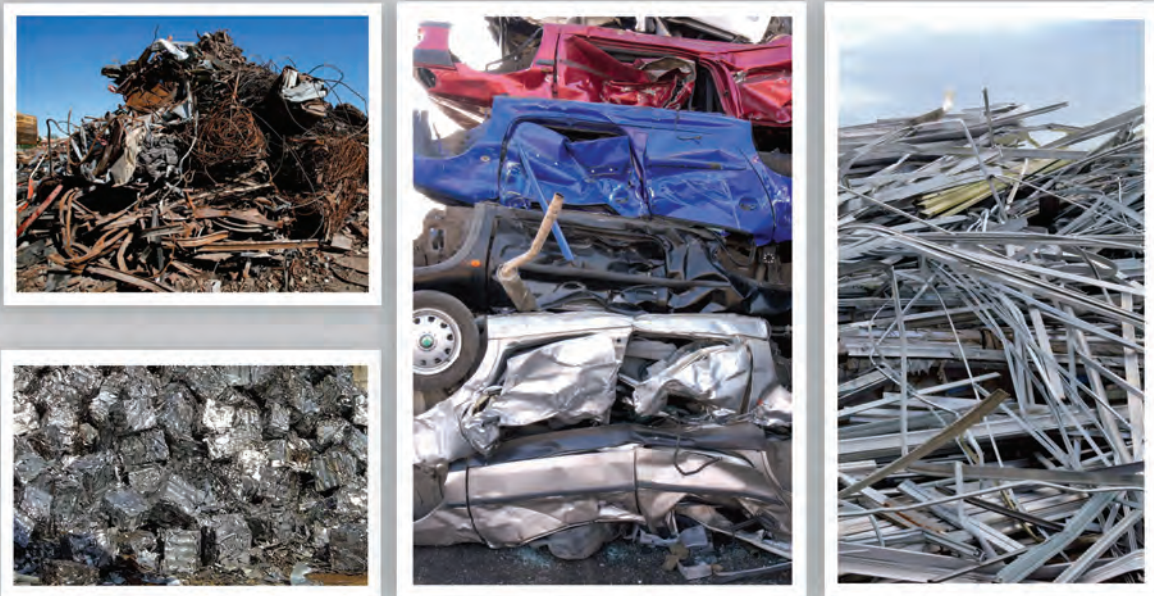

# INNOVATIVE SOLUTIONS

FX series **metal pre-shredders** are designed and constructed to process metallic scraps. The special 4-motor settings (2 per shaft), the exclusive special steel interchangeable blade system and sturdy frame ensure excellent work standards with reduced maintenance time. The low rpm generates high torque to process even very difficult materials..